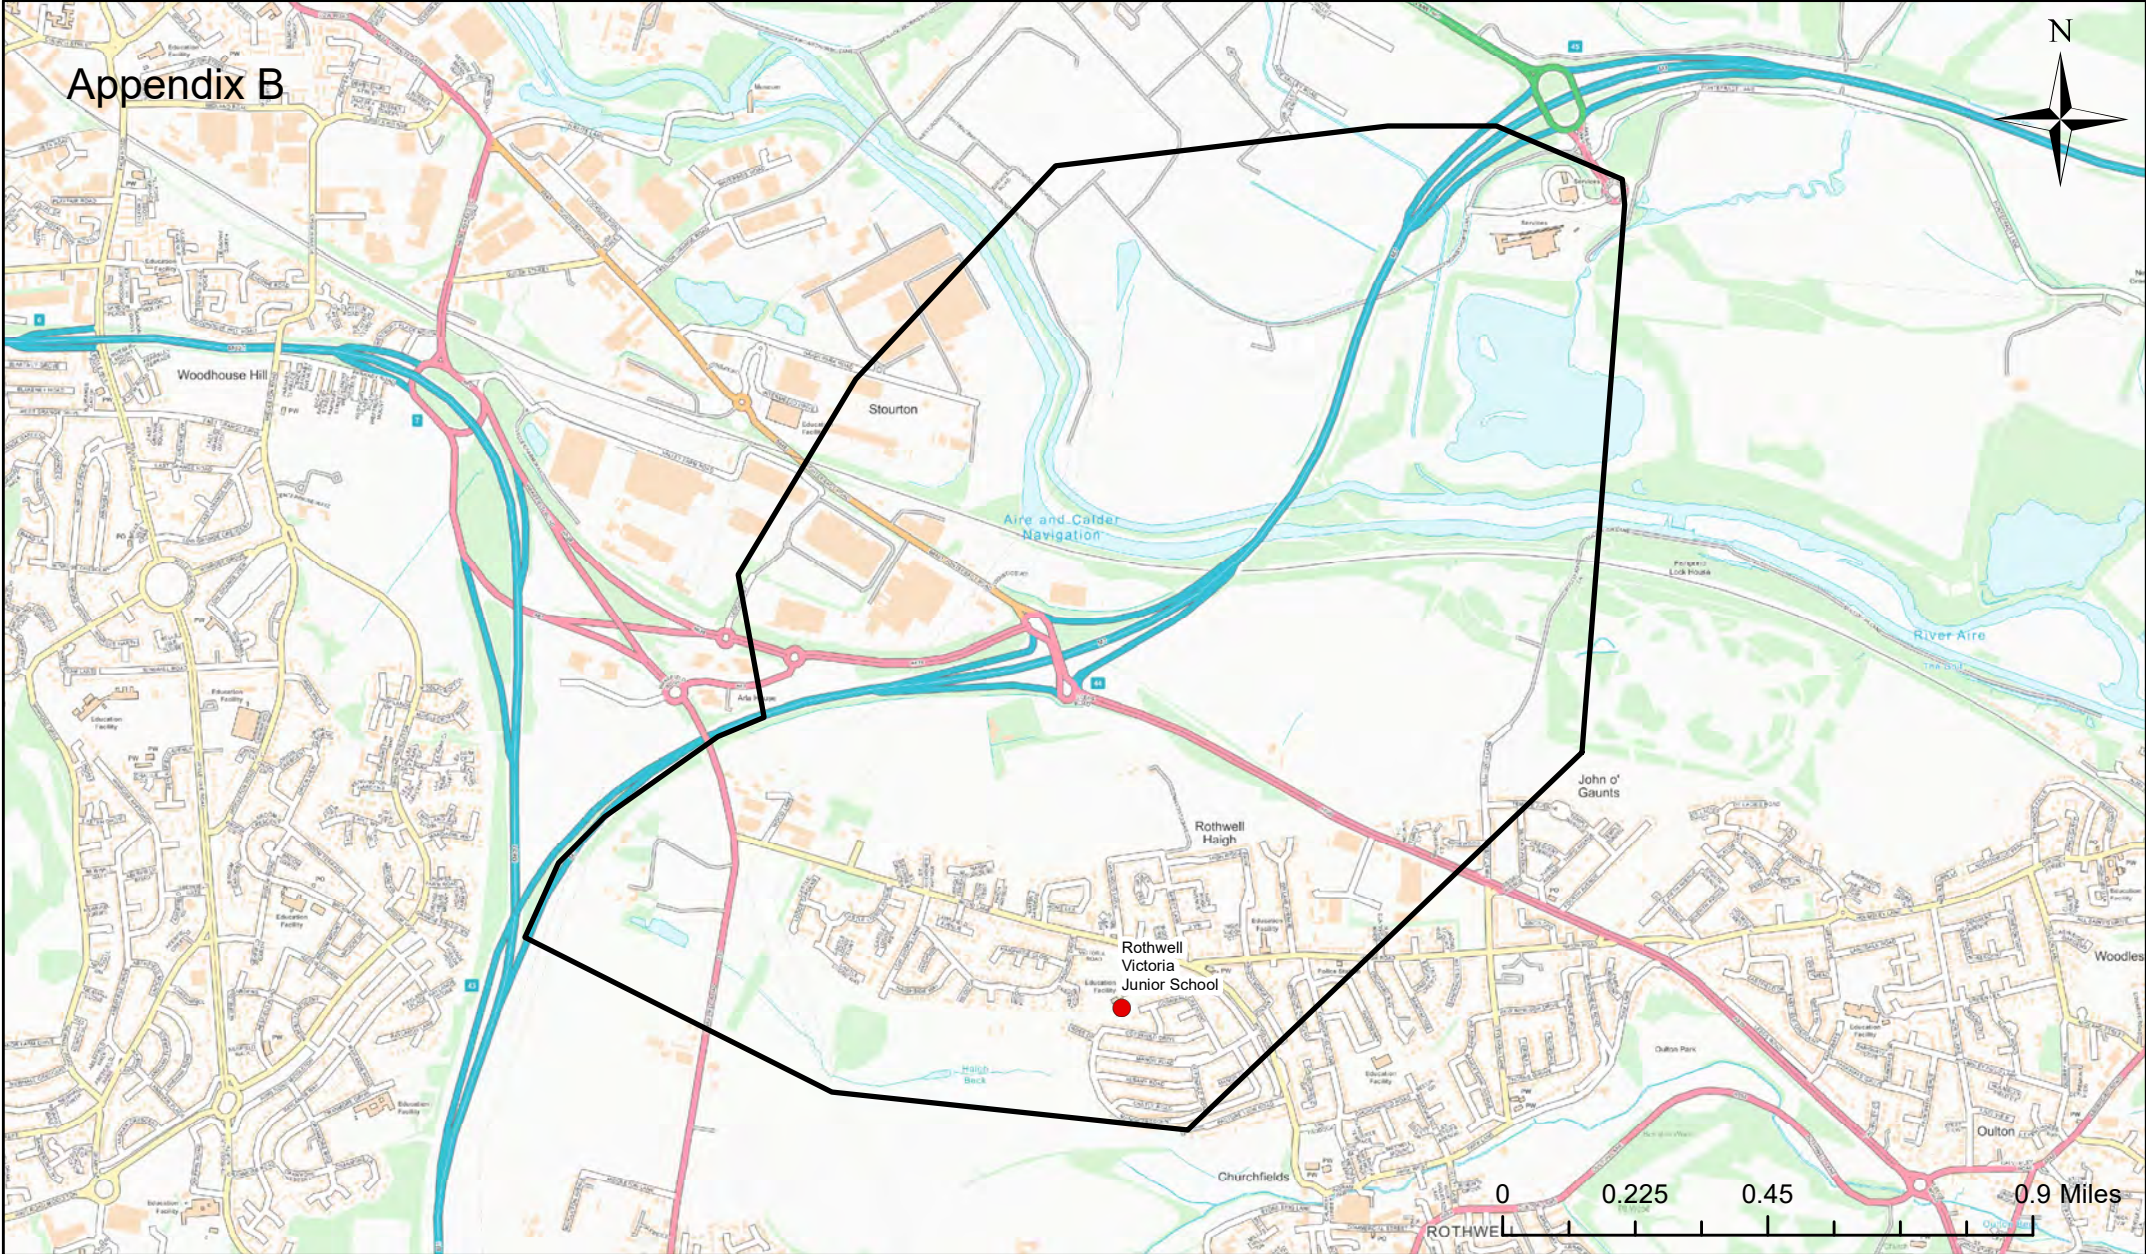

# Rothwell Victoria Junior School Catchment Area

© Crown Copyright. Leeds City Council - 100019567 (2022)  
This map produced by the Children's Performance Service, Children's Services, Leeds City Council.

Applicants living in the catchment priority area are not guaranteed a place, but their application would meet the catchment priority of the school's admission policy.  
You can look up your individual address at [www.leeds.gov.uk/apply](http://www.leeds.gov.uk/apply) to check if it has any priority.

**Legend**

- School
- Catchment Area